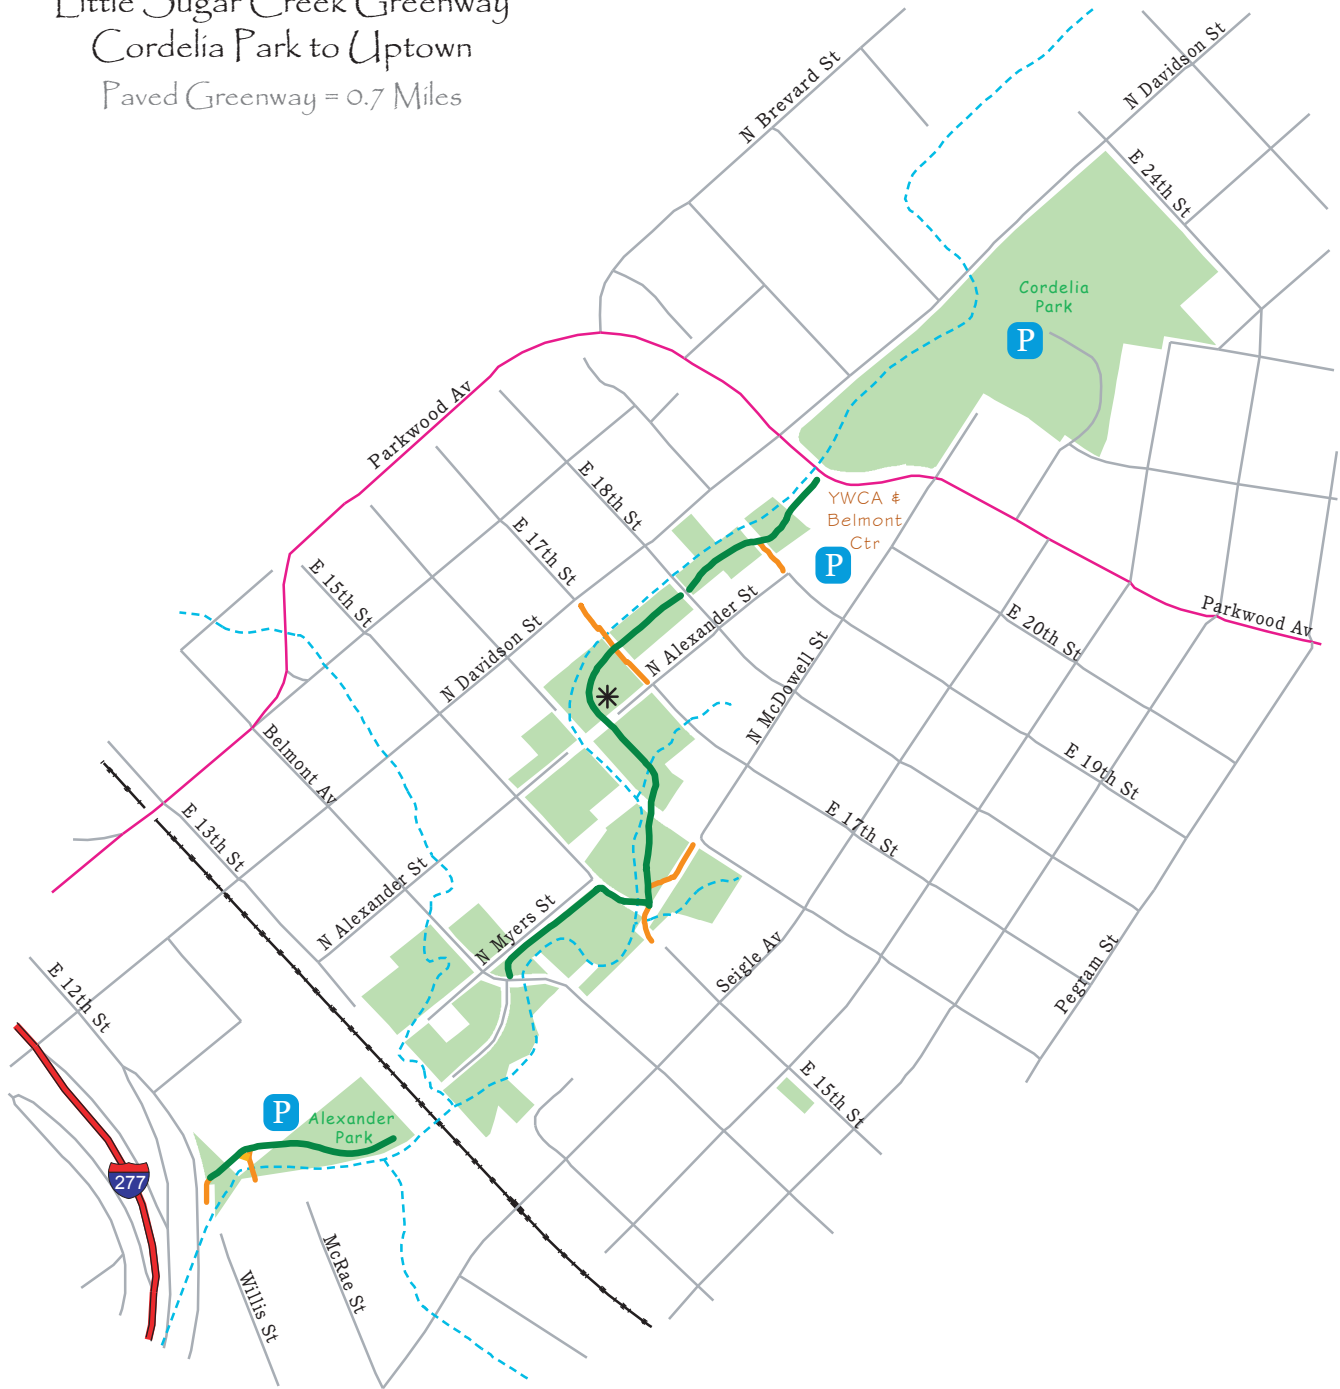

Little Sugar Creek Greenway Cordelia Park to Uptown

Paved Greenway = 0.7 Miles

Legend:

| | |
|-------------------------|----------------------------|
| * Community Garden | P Parking |
| Greenway | - - - Streams |
| — Developed | — Bicycle Route (Proposed) |
| — Neighborhood Entrance | ■ Park Property |
| — Streets | |

Little Sugar Creek - Cordelia Section Parking

- Take Davidson St North to Cordelia Park
- Turn Right onto 24th St
- Turn Right into Cordelia Park
- Access to Little Sugar Creek Greenway is located at the corner of Davidson St and Parkwood Avenue