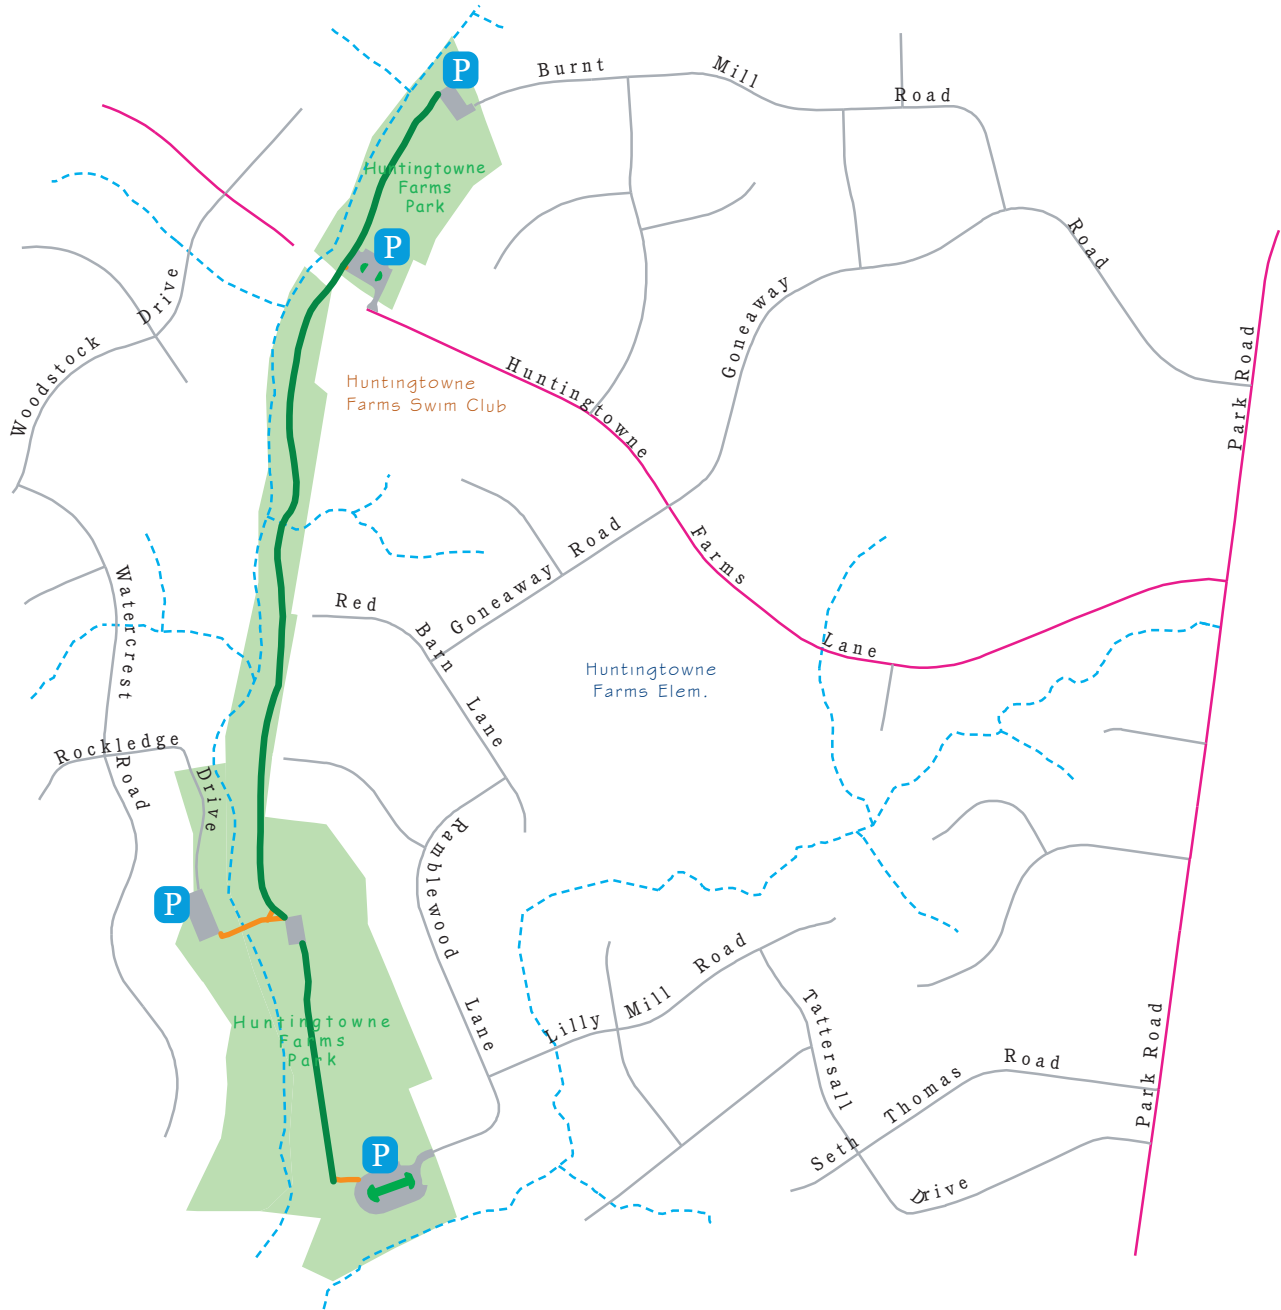

Little Sugar Creek Greenway
 Huntingtowne Farms Park
 Paved Greenway = 0.7 Mile

Legend:

	Developed Greenway		Parking
	Neighborhood Entrance		Bicycle Route (Proposed)
	Streams		Park Property
	Streets		

Little Sugar Creek - Huntingtowne Farms Section Parking

- Take Park Rd South to Huntingtowne Farms Ln
- Turn Right onto Huntingtowne Farms Ln
- Follow the street to a dead end
- Access to Little Sugar Creek Greenway is located on the Right across the street from Huntingtowne Farms Swim & Racquet Club